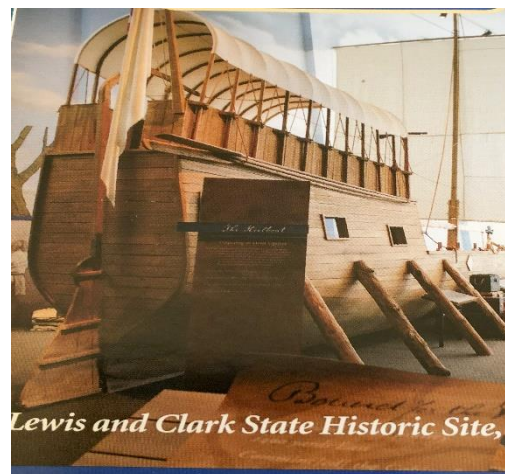

SPRINGFIELD SKI & TRAVEL CLUB

DAY TRIPPIN.....WE'RE DAY TRIPPIN!

- TITLE:** LEWIS & CLARK ADVENTURE
- WHEN:** Friday, September 13, 2024 leaving Meijer at 9:00 AM and returning approximately 8:30 PM
- TRIP LEADER:** Rich Bergt, 217-341-8225 spfidsleepless@yahoo.com
- PRICE:** \$66 Minimum 30 participants for the trip to be a go. (maximum 40 participants)
- TRIP INCLUDES:** Private chartered bus and fee to tour Confluence Tower
- ACTIVITIES:**
- *Tour Melvin Price Lock & Dam (Alton, IL)
 - *Tour Lewis & Clark Confluence Tower (Hartford, IL)
 - *See Lewis & Clark point of departure at Camp Dubois
 - *Tour St. Louis Arch (6 galleries free of charge) Optional Tram tower and optional movie at your expense. We will be at the Arch approximately 1 1/2 hours.
- FOOD:** Bring a sack lunch and we will picnic along the way. We will provide water. We plan to stop for dinner at Bandanna's BBQ (at your own expense).